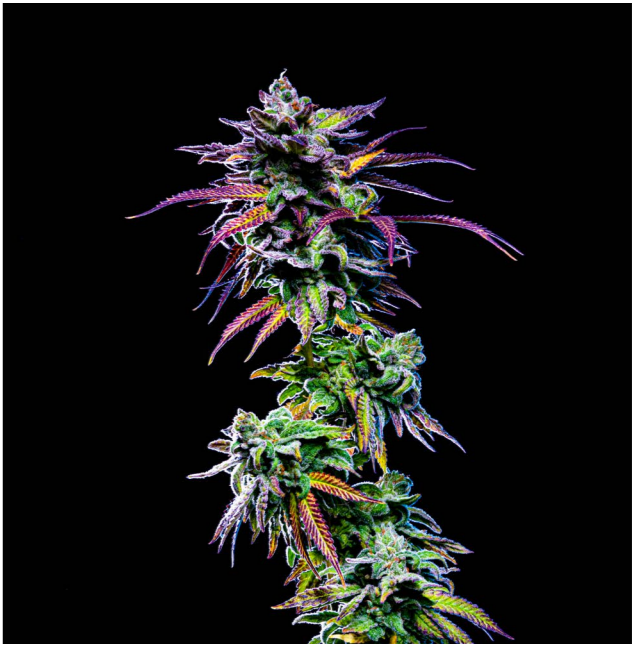

## SUNCAKE

**Description :** An delicious strain crossing Wedding Cake X Sunset Sherbert. Indica dominant with notes of orange citrus and fuel undertones

**Available in :** 1 lb bags and Pre Pack  
**Price :** Talk to rep

## LAVA CAKE

**Description :** A killer cross of Thin Mint GSC and Grape Pie this Indica dominant hybrid is full of flavor with deep relaxing effects.

**Available in :** 1 lb bags and Pre Pack  
**Price :** Talk to rep

## GRAPE LEAN

**Description :** (Chem D x i95) x Memberberry #3. Flavorful Sativa dominant hybrid with notes of grape, berry and fuel. Energizing and uplifting.

**Available in :** 1 lb bag and Pre Pack  
**Price :** Talk to rep

**FULL  
SPECTRUM  
LIVING  
SOIL**